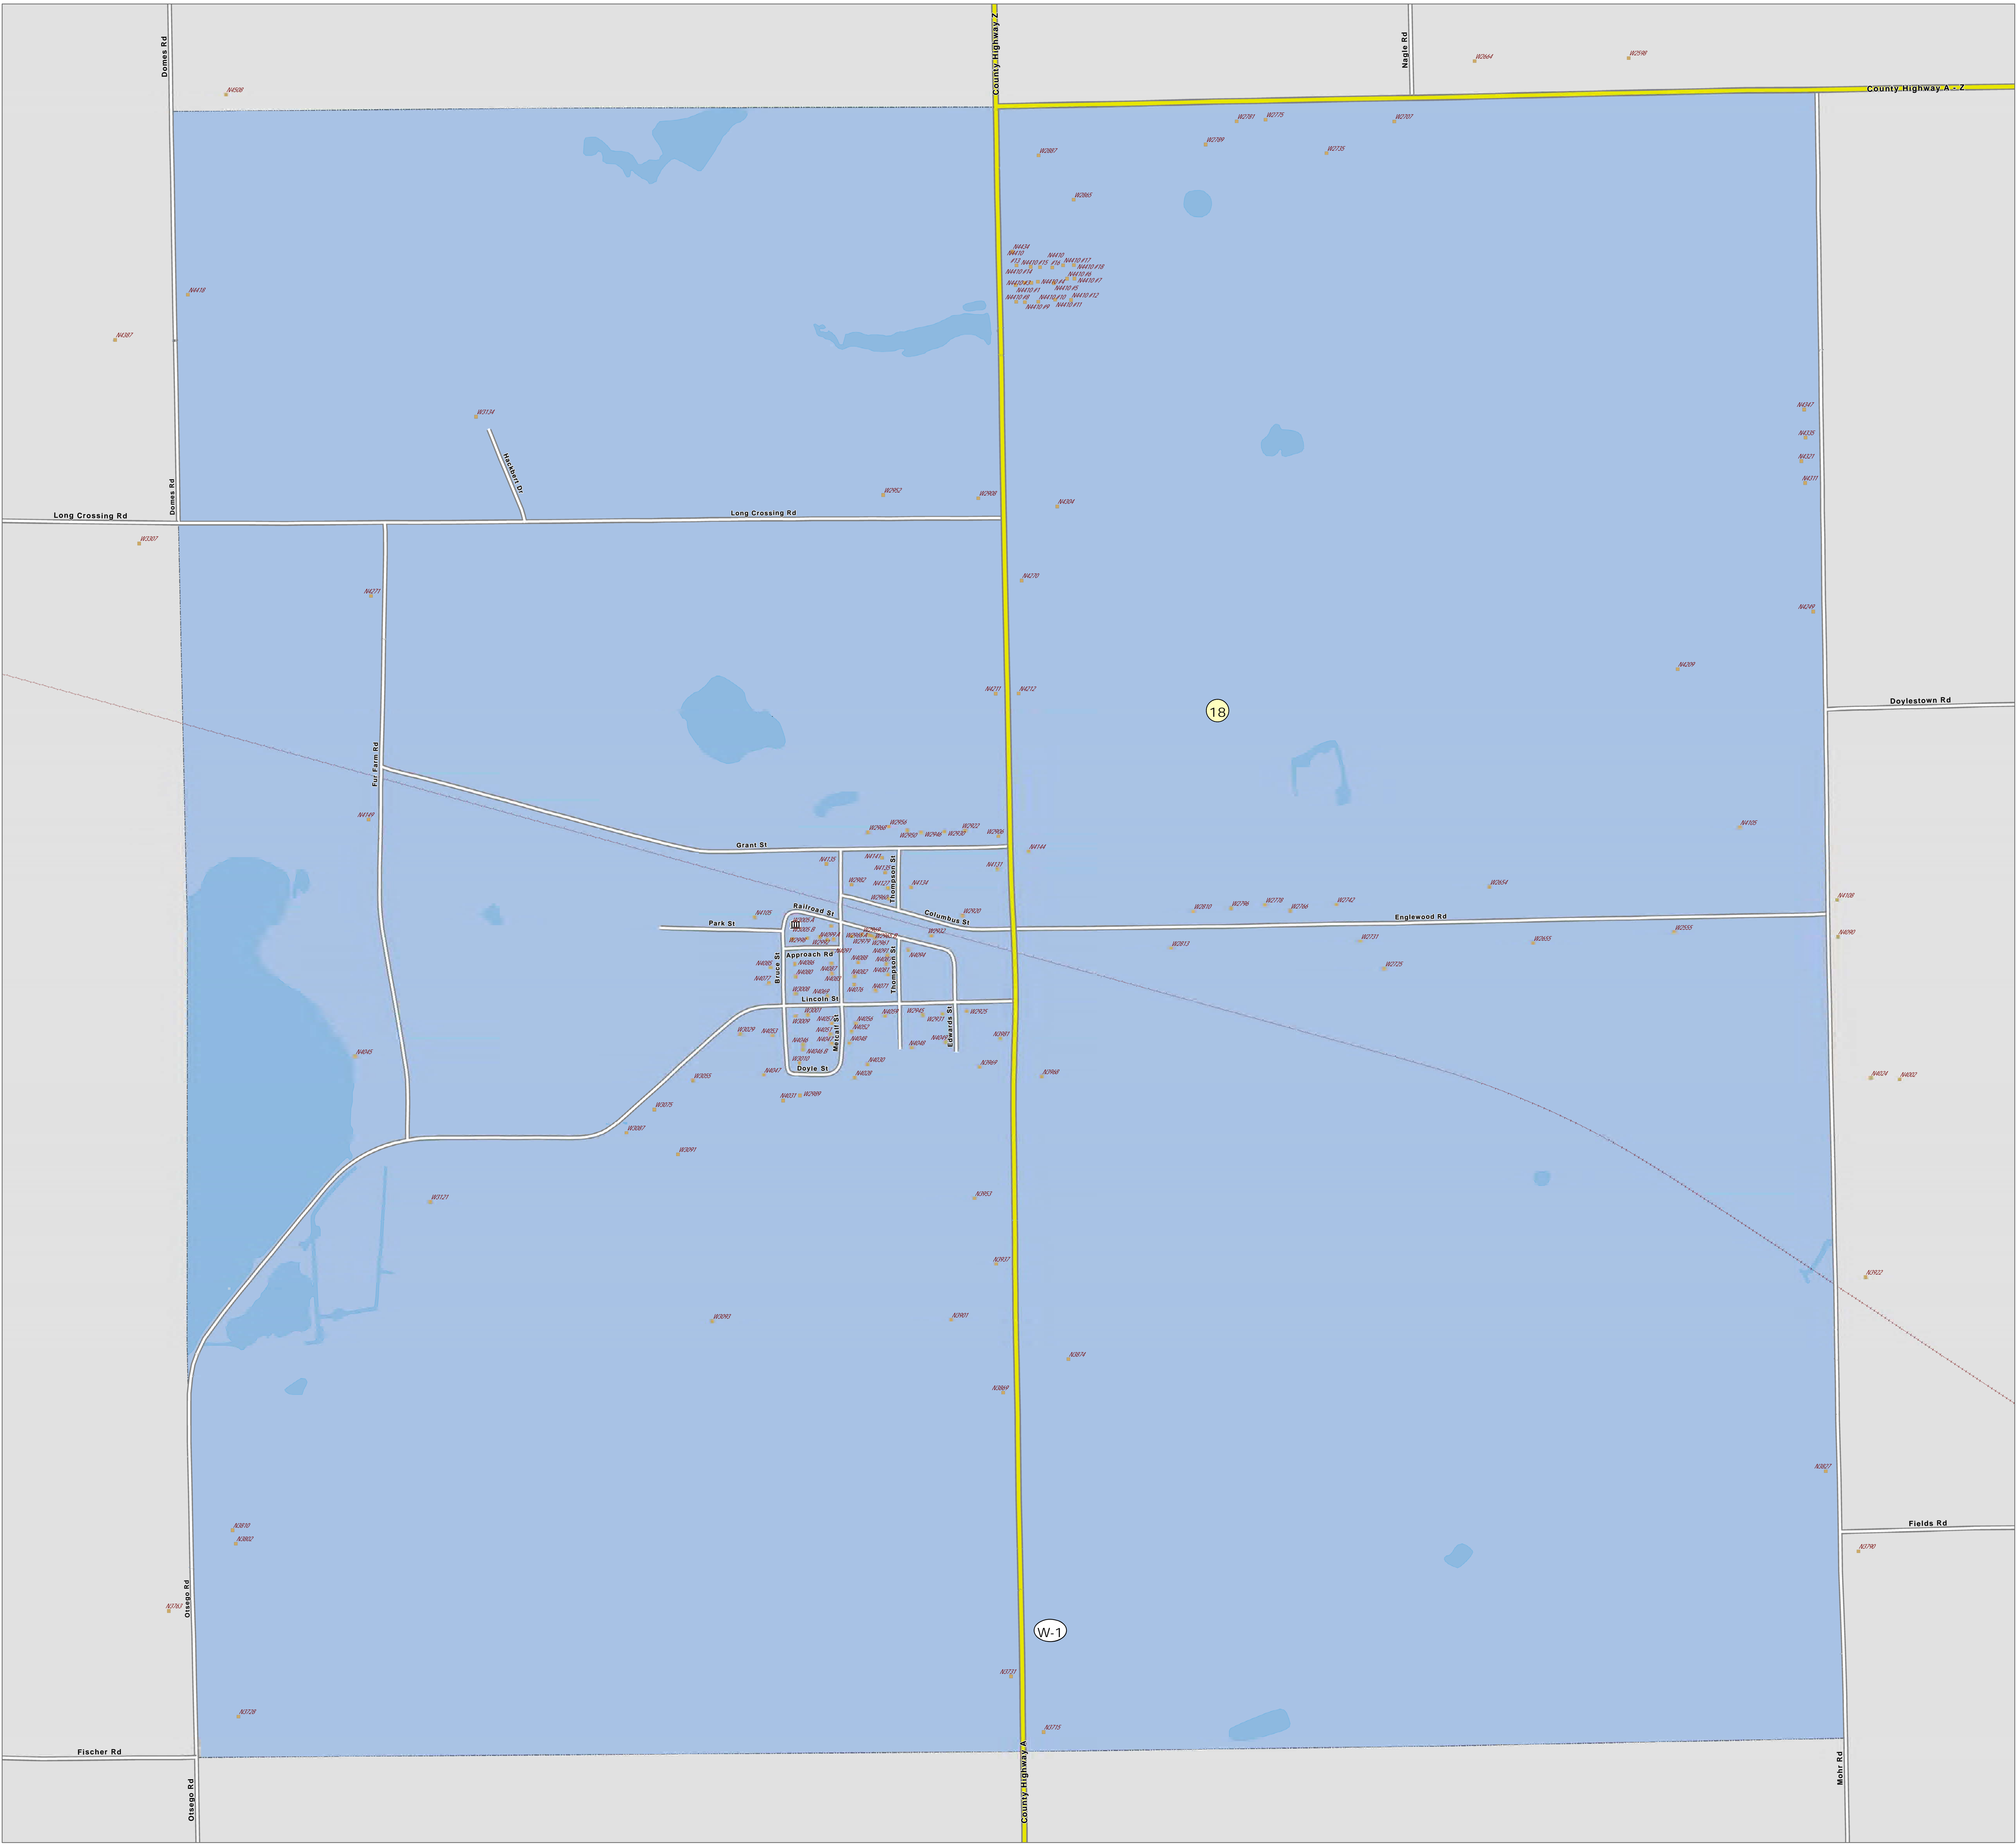

# VILLAGE OF DOYLESTOWN

Legend

- Supervisory
- Ward (W-)
- Aldermanic

February 01, 2022  
COLUMBIA COUNTY  
www.columbiacountywi.gov

COLUMBIA COUNTY, WI

SUPERVISORY DISTRICT(S)

SCHOOL DISTRICT(S)