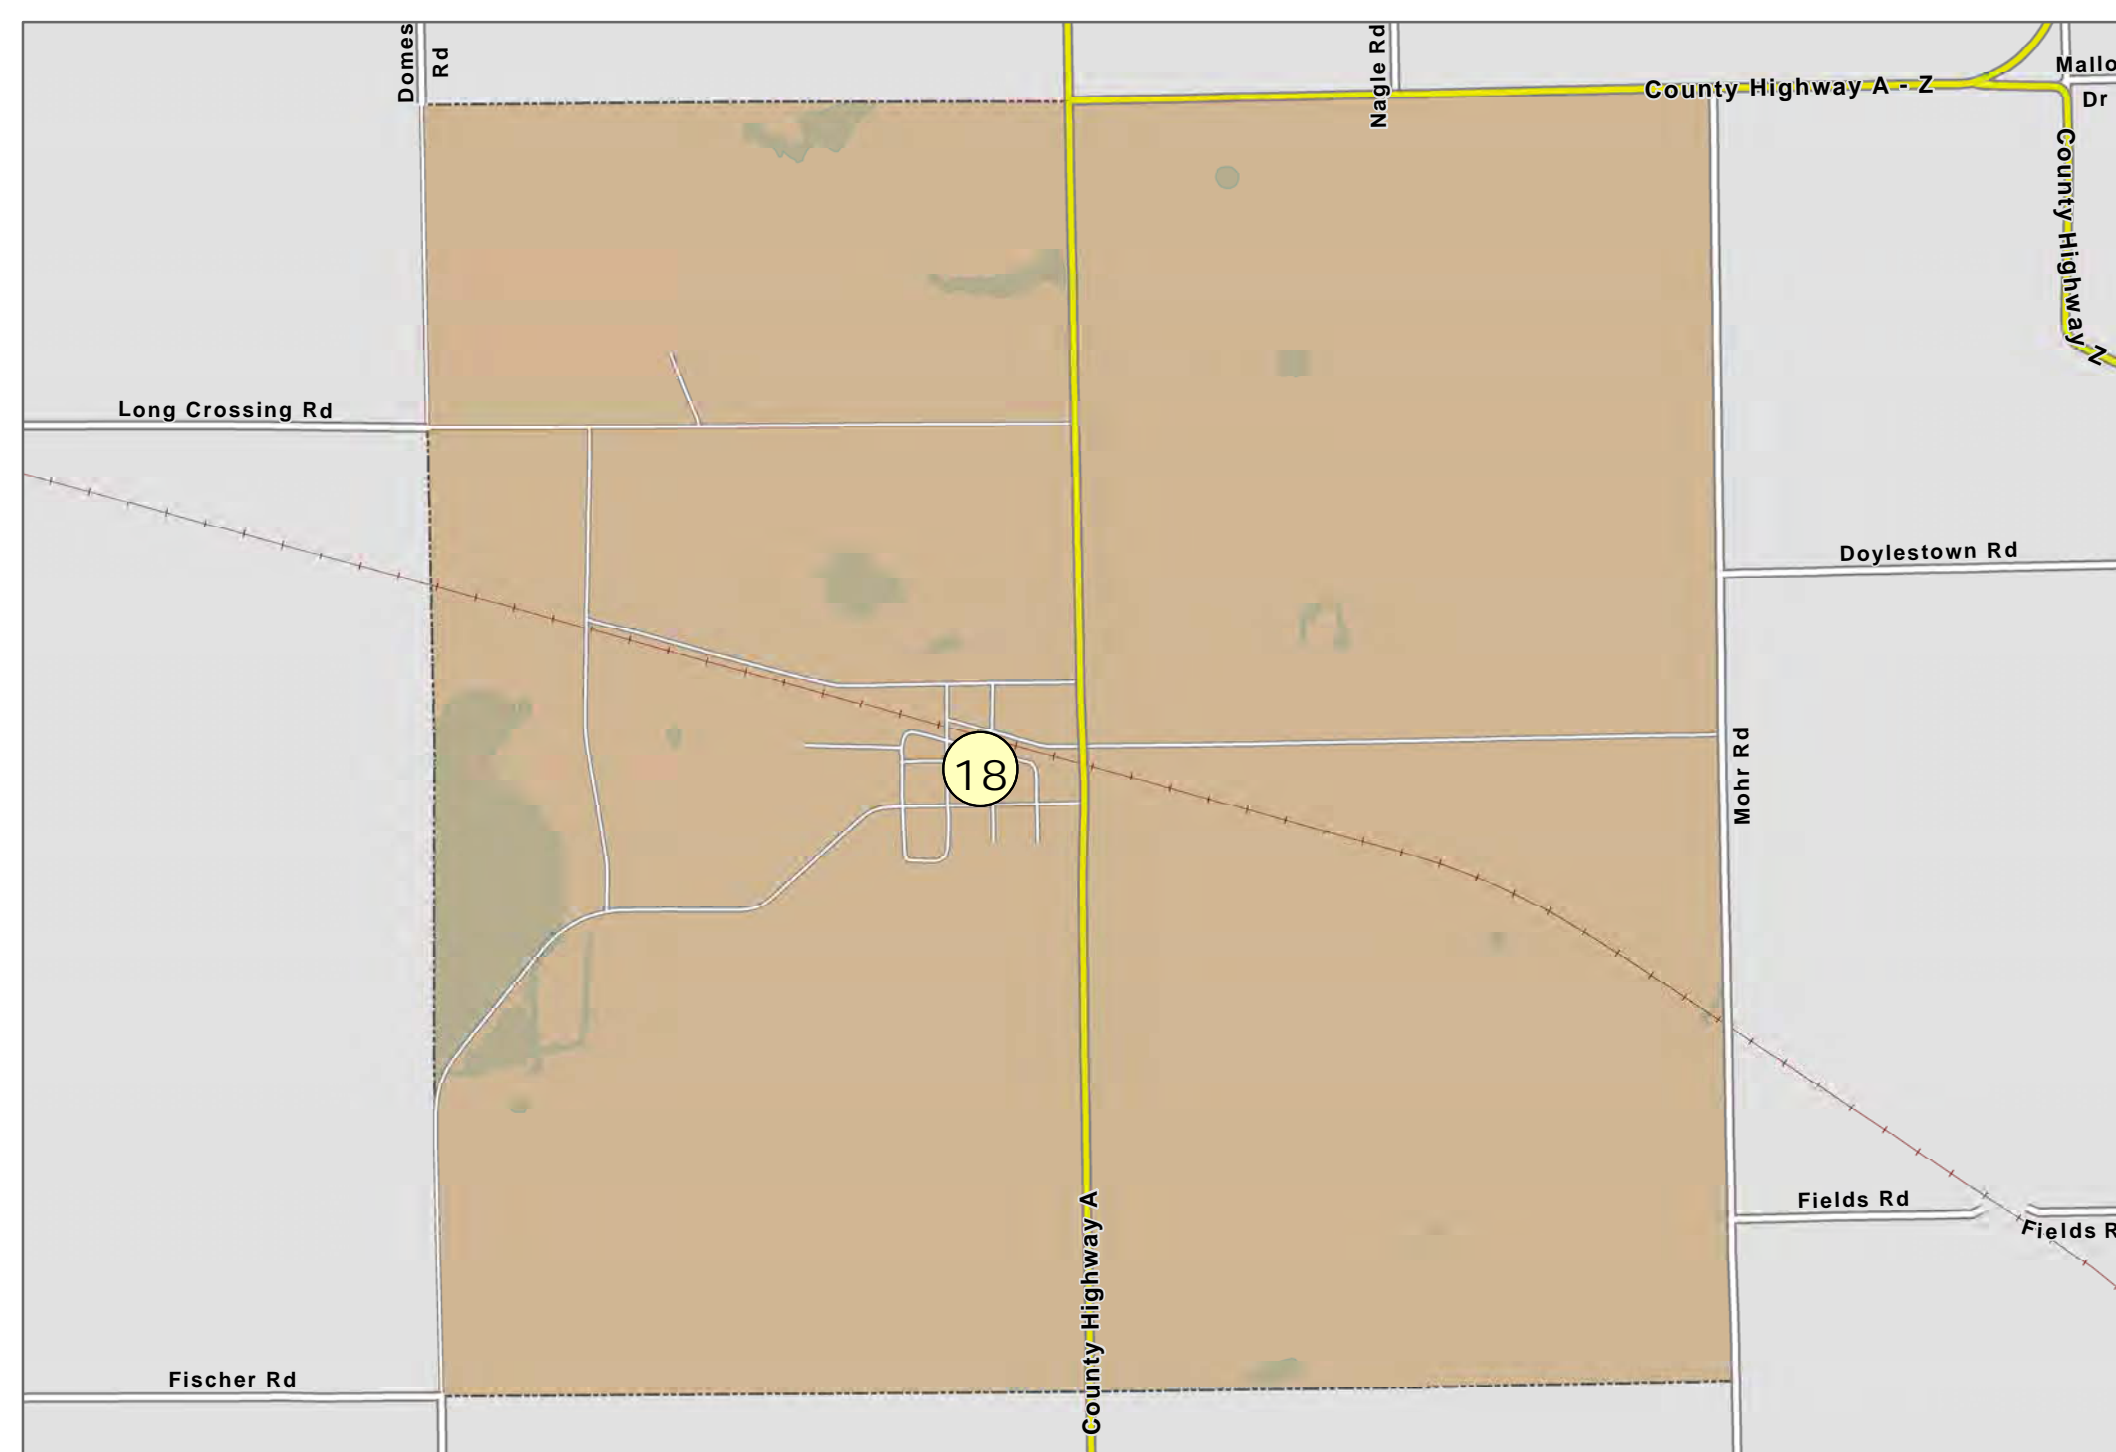

# VILLAGE OF DOYLESTOWN

Legend

- Supervisory
- Ward (W-)
- Aldermanic

February 01, 2022  
COLUMBIA COUNTY  
www.columbiacountywi.gov

COLUMBIA COUNTY, WI

SUPERVISORY DISTRICT(S)

SCHOOL DISTRICT(S)